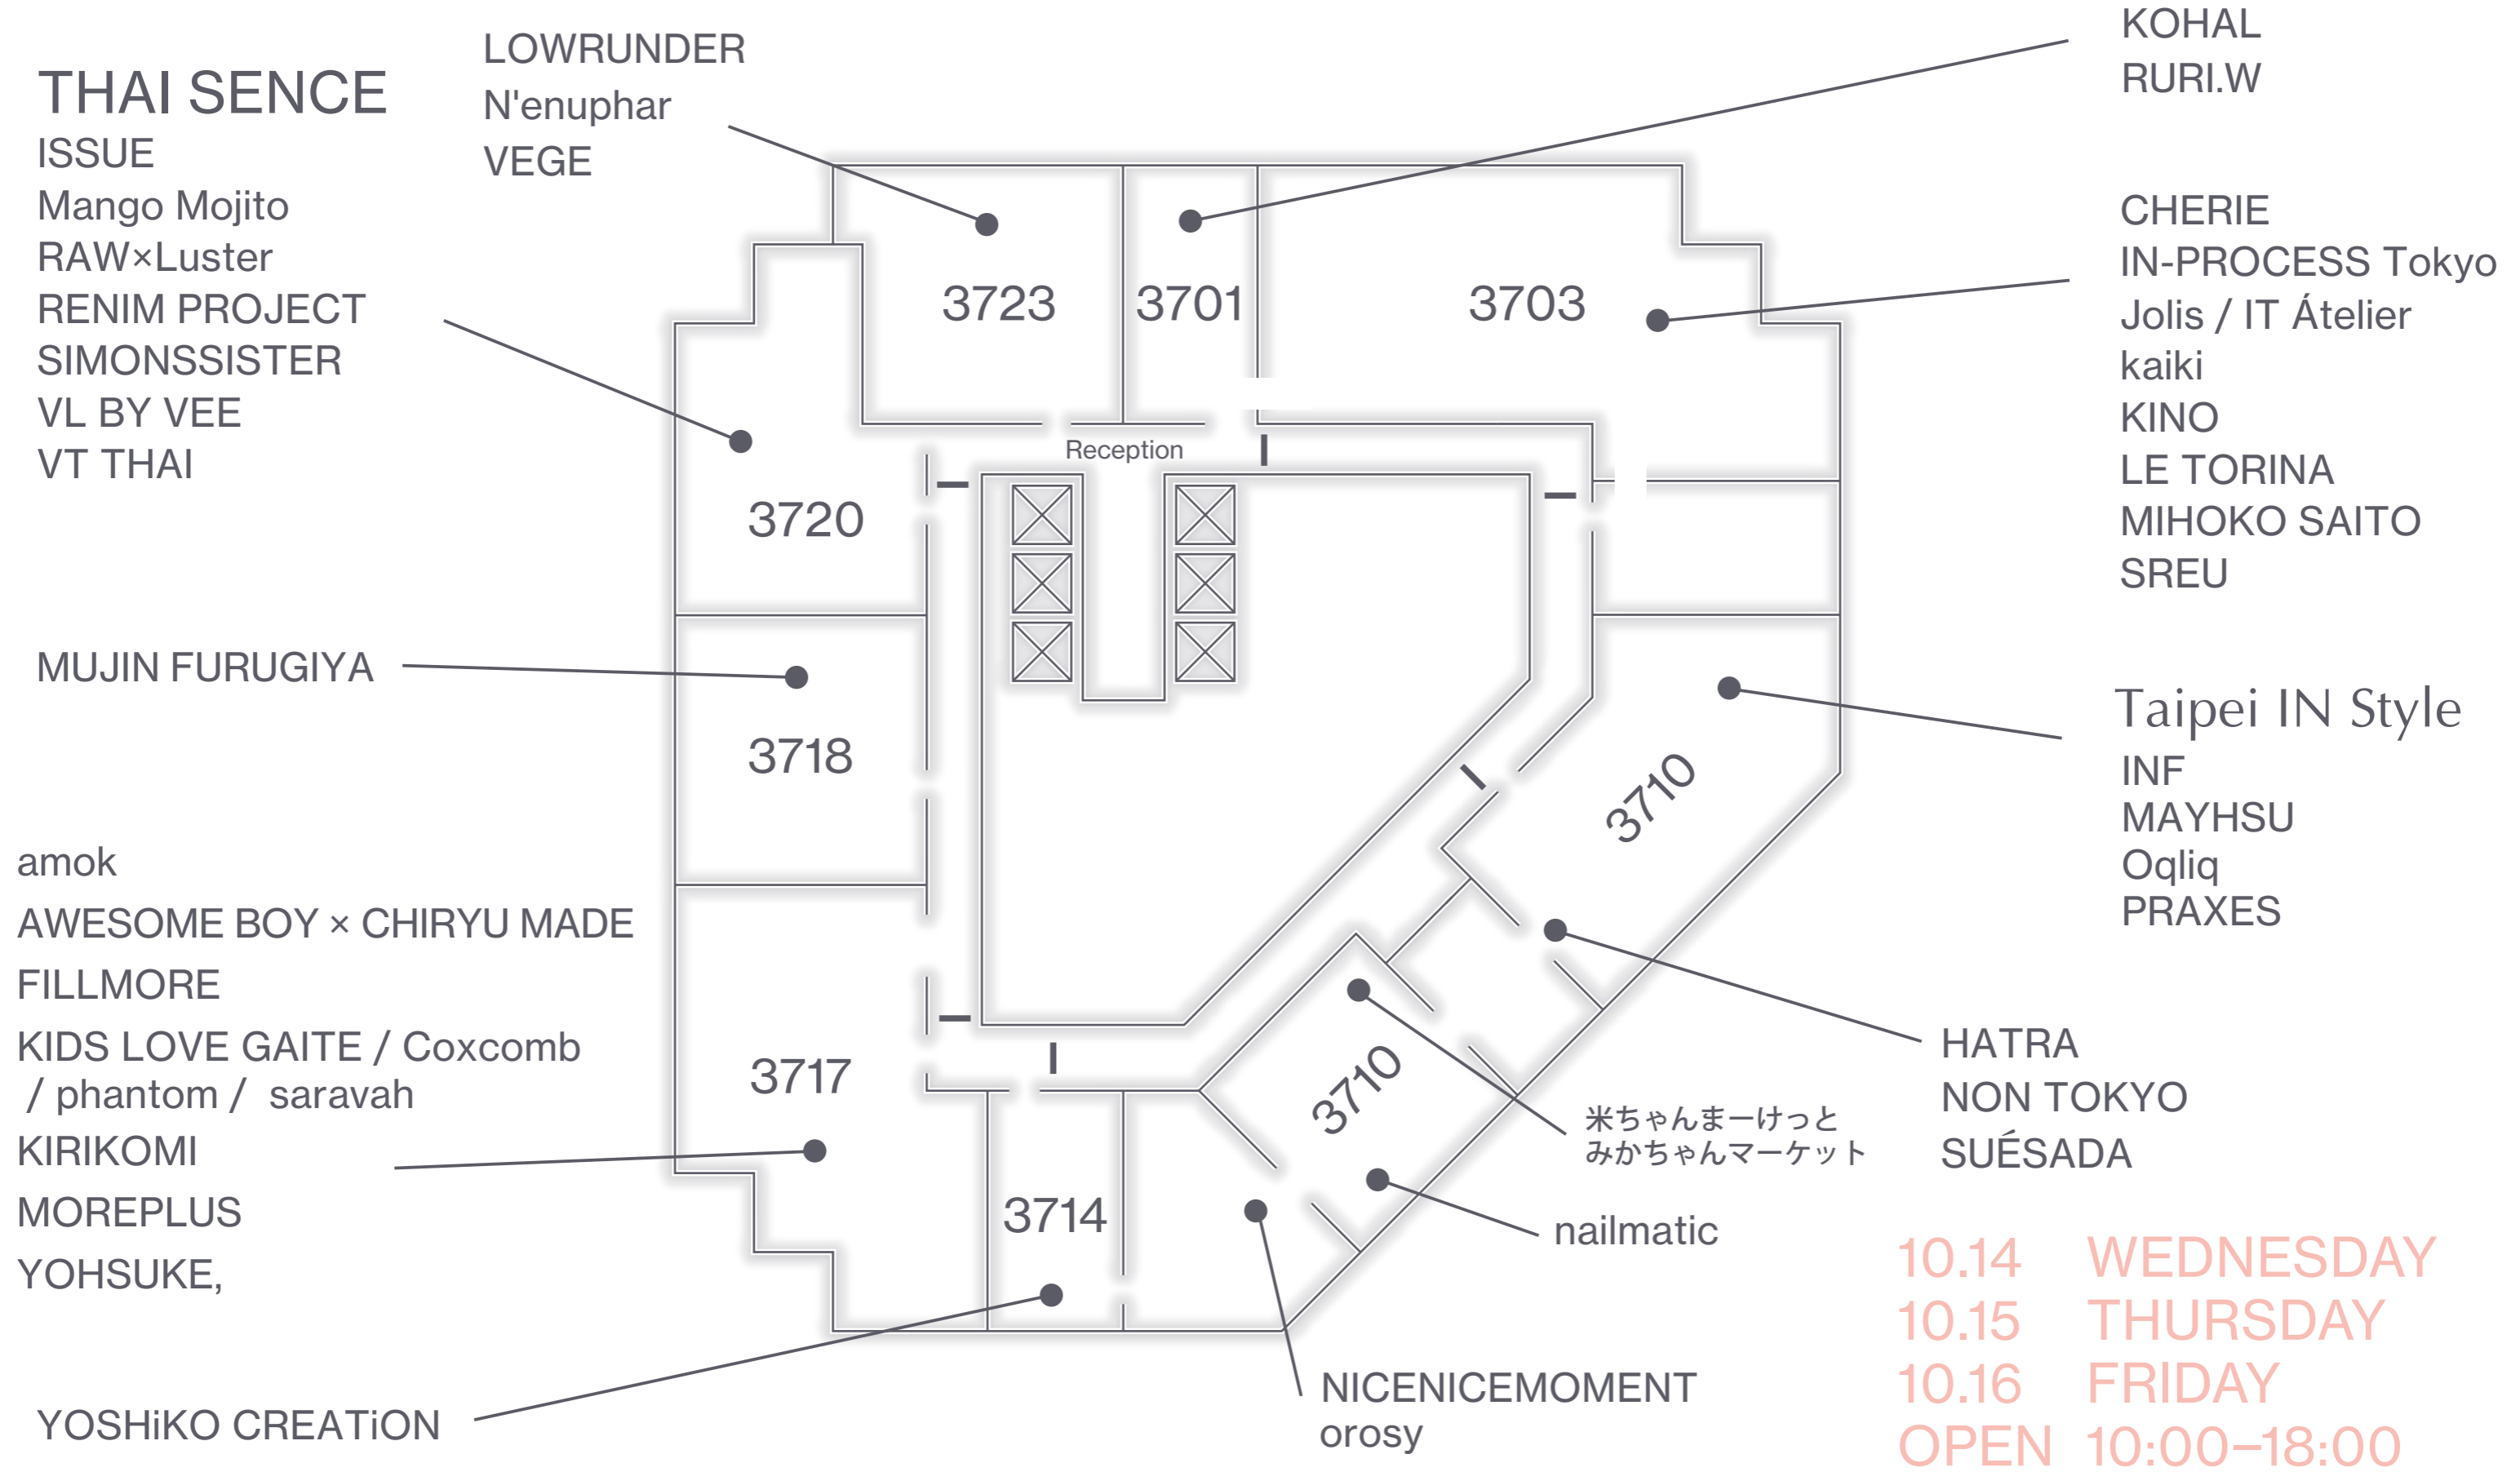

PR01. TRADE SHOW 2021 SPRING & SUMMER

10.14 WEDNESDAY
 10.15 THURSDAY
 10.16 FRIDAY
 OPEN 10:00-18:00

CERULEAN TOWER TOKYU HOTEL EXECUTIVE FLOOR 37F